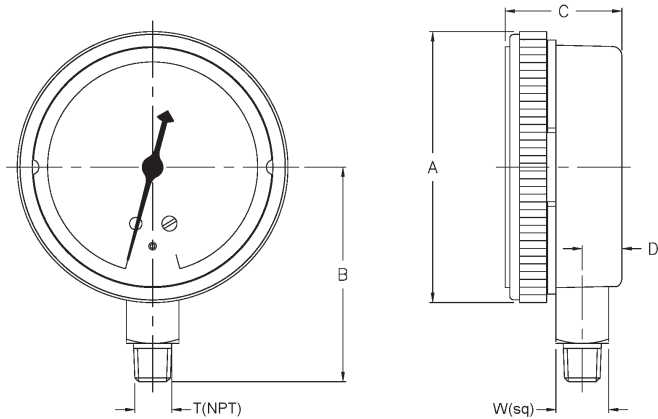

Optional Extras

- Black ABS Case
- Refrigeration scales
- Other pressure scales available: Bar, kPa, MPa, kg/cm² and dual scales
- Red and blue steel case

Dimensions

Size

		A	B	C	D	T	W	
1.5"	mm	72.4	57	31	10.6		14	
	in	2.85	2.24	1.22	0.42	1/8"	0.55	0.25 lb.